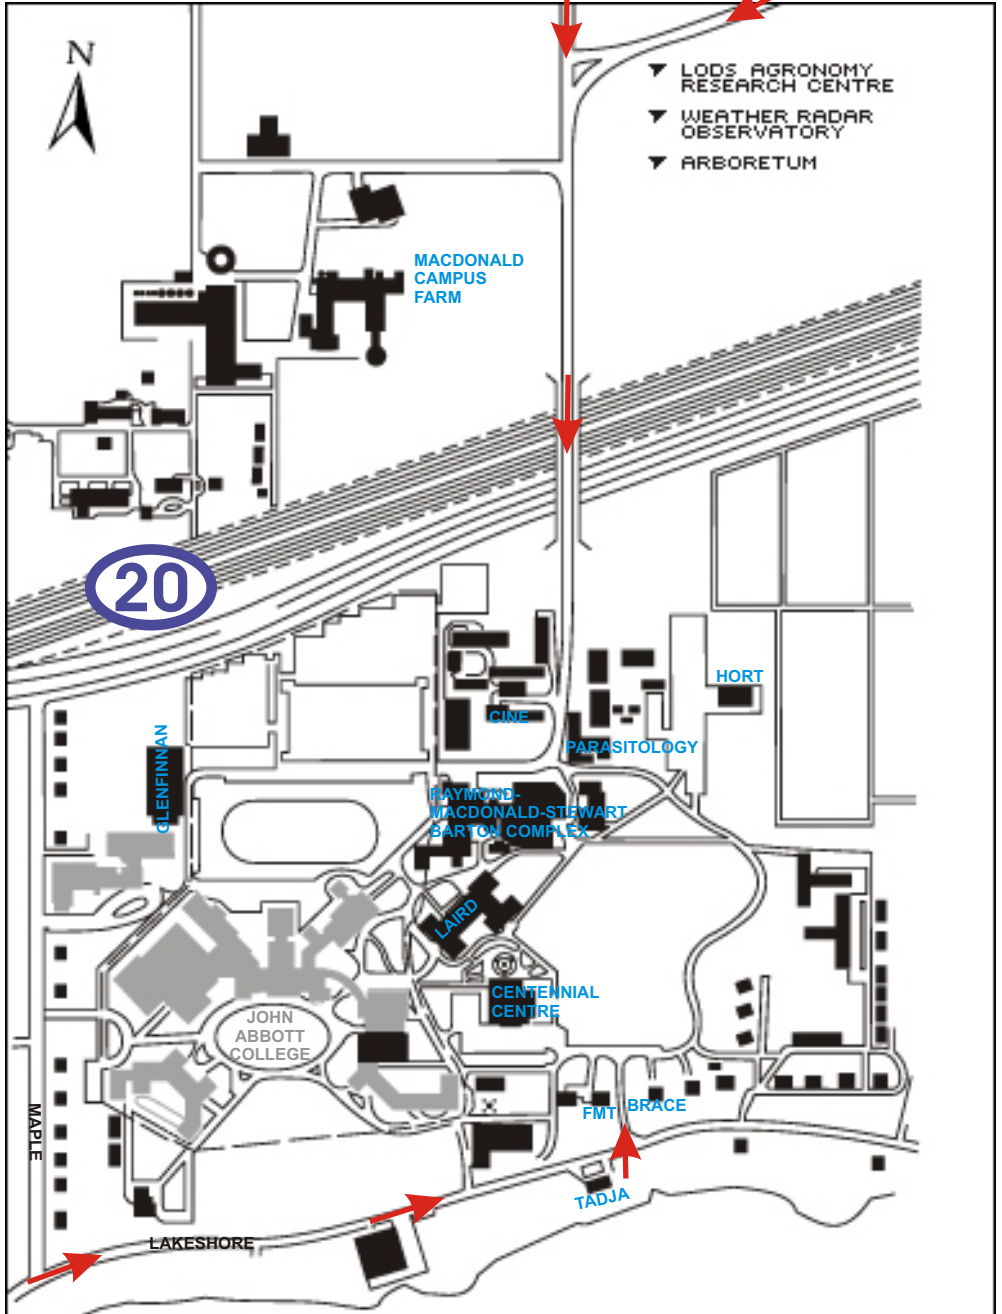

**EXIT/SORTIE 41
HIGHWAY/AUTOROUTE 40**

FROM WEST/DE L'OUEST

FROM EAST/DE L'EST

**EXIT/SORTIE 39
HIGHWAY/AUTOROUTE 20**

**FOLLOW ST-PIERRE (SOUTH) TO RUE STE-ANNE (LAKESHORE)
TURN EAST (LEFT) AND CONTINUE TO CAMPUS GATES**