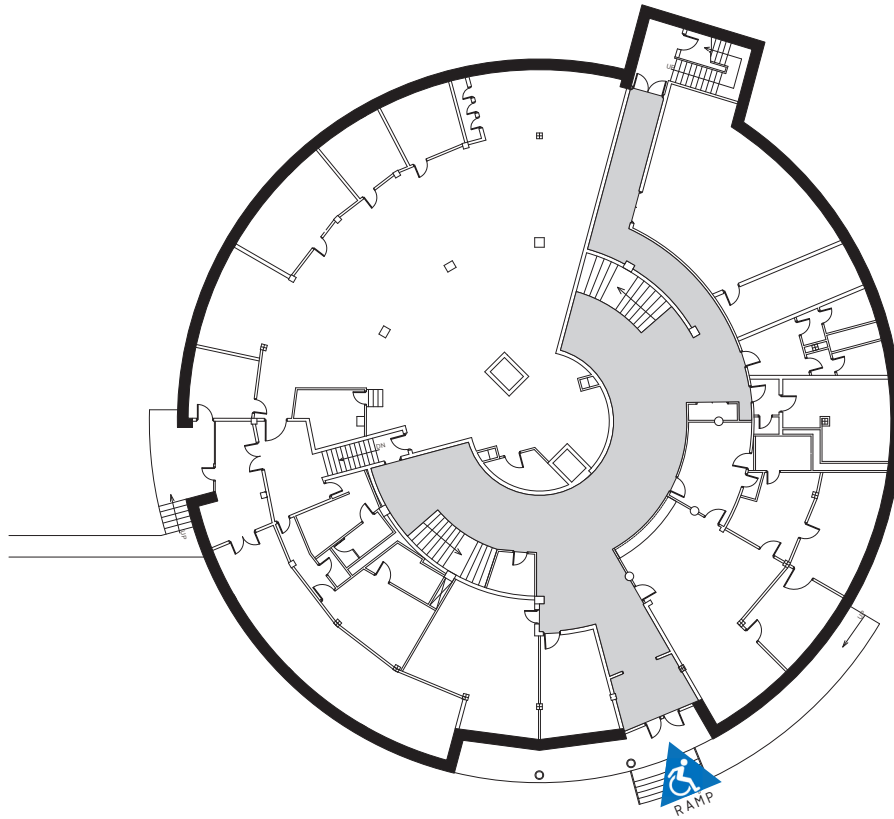

BISHOP MOUNTAIN HALL 3935 UNIVERSITY

1ST FLOOR

ENTRANCE	ACCESS VIA MAIN ENTRANCE
ELEVATOR	NO PUBLIC ELEVATOR
WASHROOMS	NO ACCESSIBLE WASHROOMS
BUILDING CONNECTION	NO BUILDING CONNECTION

ACCESSIBLE ENTRANCE

ELEVATOR

MEN'S WASHROOM

WOMEN'S WASHROOM

UNISEX WASHROOM