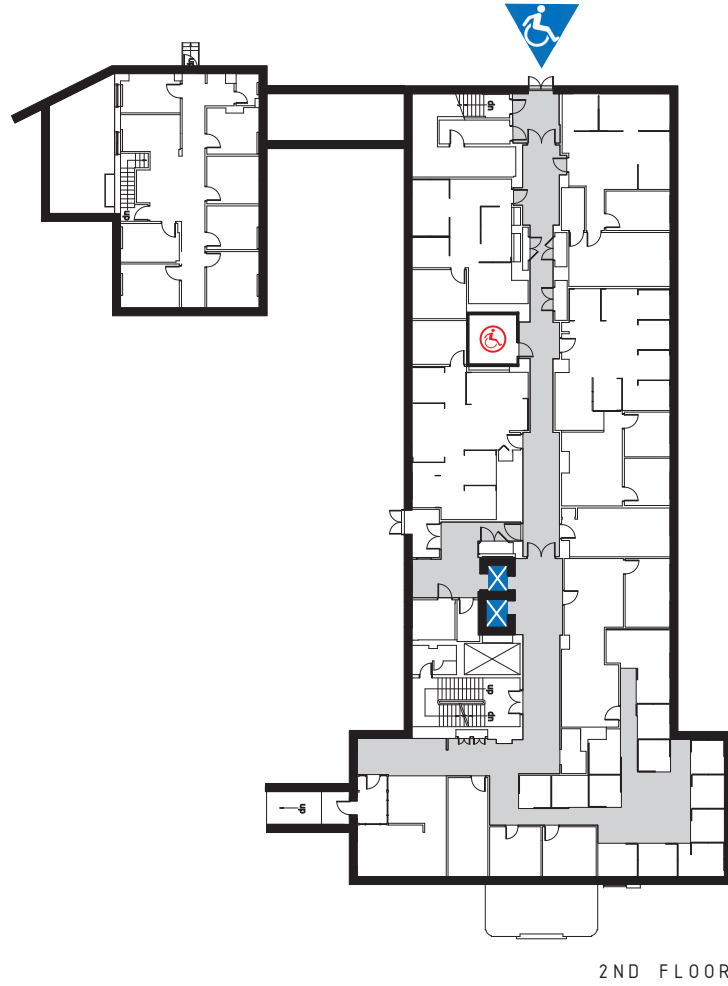

JAMES ADMINISTRATION BUILDING 845 SHERBROOKE ST. W.

ENTRANCE

ACCESS VIA NORTH ENTRANCE

ELEVATOR

ALL LEVELS ARE ACCESSIBLE BY PUBLIC ELEVATORS

WASHROOMS

ACCESSIBLE WASHROOMS ON 2ND (FEMALE ONLY), 3RD FLOOR

BUILDING CONNECTION

NO BUILDING CONNECTION

ACCESSIBLE ENTRANCE

ELEVATOR

MEN'S WASHROOM

WOMEN'S WASHROOM

UNISEX WASHROOM