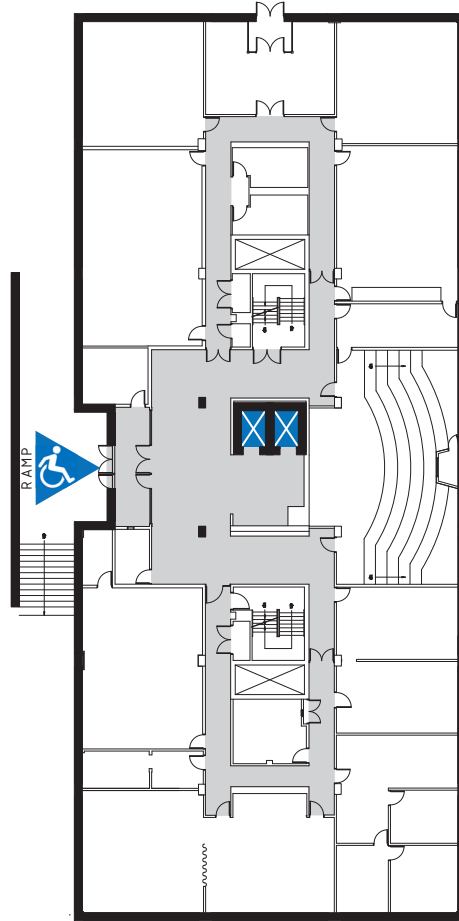

RUTHERFORD PHYSICS BUILDING 3600 UNIVERSITY

1ST FLOOR

ENTRANCE

ACCESS VIA CAMPUS

ELEVATOR

ALL LEVELS ARE ACCESSIBLE BY PUBLIC ELEVATORS

WASHROOMS

ACCESSIBLE WASHROOMS ON 2ND FLOOR

BUILDING CONNECTION

1ST BASEMENT CONNECTS WITH TROTTIER AND WONG BUILDING

ACCESSIBLE ENTRANCE

ELEVATOR

MEN'S WASHROOM

WOMEN'S WASHROOM

UNISEX WASHROOM